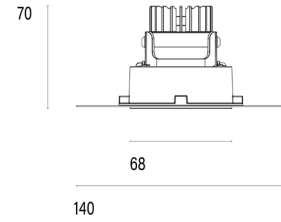

### Model

<b>Name</b>	Mono 060 Trimless Type 1 Recessed Downlighter
<b>Finish</b>	Structured Black
<b>Area</b>	Indoor

### System

<b>Power (Luminaire)</b>	6.8W
<b>Power (System)</b>	8W
<b>Voltage</b>	240V-AC
<b>Optics</b>	Rotationally Symmetrical Direct 40°
<b>Colour Temperature</b>	2700°K
<b>Luminous Flux</b>	626lm
<b>TM30</b>	Rf95 Rg103
<b>CRI</b>	Ra98
<b>Lumen Maintenance</b>	L90 B10 50000hrs
<b>Chromacity</b>	<3 McAdam Step Ellipse
<b>Articulation</b>	Fixed
<b>Cut-Out</b>	Round 85mm x 100mm Depth
<b>Ingress Protection</b>	IP44
<b>Control Device</b>	Remote DALI (Included)
<b>Class</b>	III